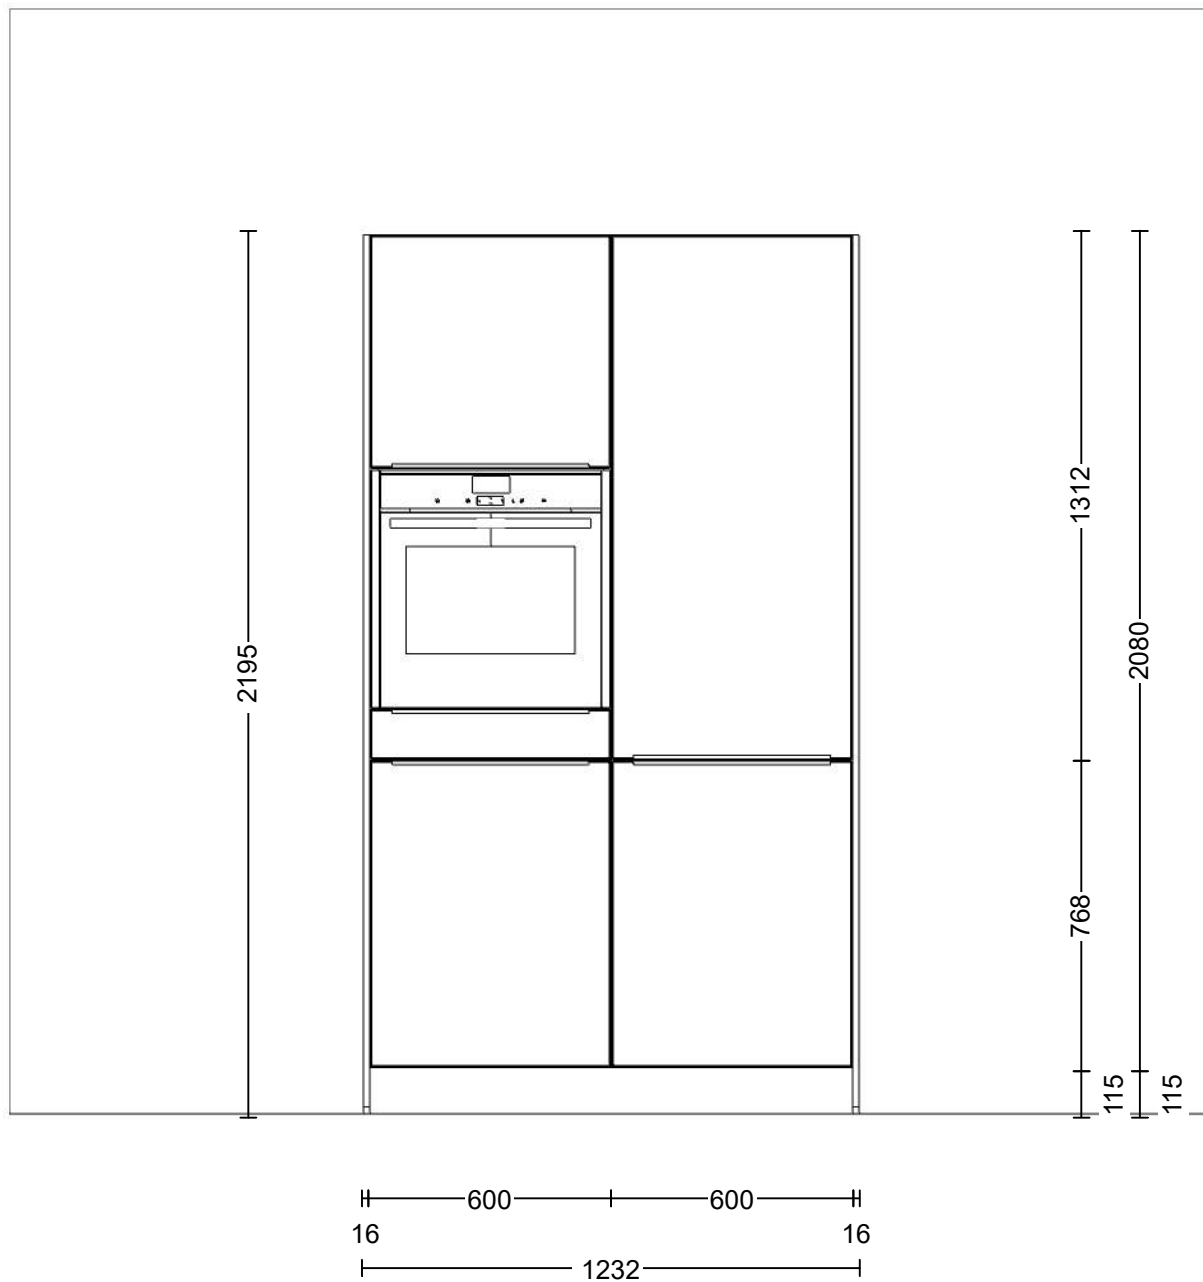

NOW

Klient
Näidisköök
Eesti

Pakkumine nr MP2024040

Kuupäev: 13.02.2024
Pakkumine kehtib: 29.03.2024
Maksetähtaeg: 7 päeva

Makse saaja:

Sisustusstudio now oü

AS LHV PANK: EE607700771002497416

Pakkumine kokku: 17638.79

Kirjeldus	Kogus	Hind	Ah %	Summa	KM	Kokku (EUR)
PRONORM salongi näidisköök Y-Line Y-OS 663 organic Onyx Grey/Proline VU 955 Alba oak black sahtlid ProTech (narrow frame), mõõdud 2732 x 736 mm h=2195 mm + püstakkapid mõõduga 1232 x 660 mm h=2195 mm	1	14099.16	40	8459.50	1861.09	10320.59
Dekton tööpind ja taustasein Kelya	1	2616.66	40	1570.00	345.40	1915.40
Bora BIU indukstioonpliidiplaat koos õhupuhastajaga, recirculation	1	1991.66	40	1195.00	262.90	1457.90
NEFF combi-steam oven B48FT78N1	1	2290.83	40	1374.50	302.39	1676.89
NEFF nõudepesumasin S515T80X0E 60 cm	1	1060.50	40	636.30	139.99	776.29
NEFF külmkapp KI7863D30	1	1127.00	40	676.20	148.76	824.96
Blanco valamü Claron 500-IF/A roostevaba	1	580.00	40	348.00	76.56	424.56
Blanco segisti Linus roostevaba	1	330.83	40	198.50	43.67	242.17
Ümardamine:				0.03	0.00	0.03
Pakkumine nr MP2024040				14458.03	3180.76	17638.79
sh. Käibemaks 22%				14458.00	3180.76	17638.76

Sisustusstudio now oü

Reg nr: 14166715
KMKR nr: EE101954482
Address: Pärnu mnt. 160
11317 Tallinn Harju
Eesti

AS LHV PANK: EE607700771002497416, SWIFT:
LHVBEE22