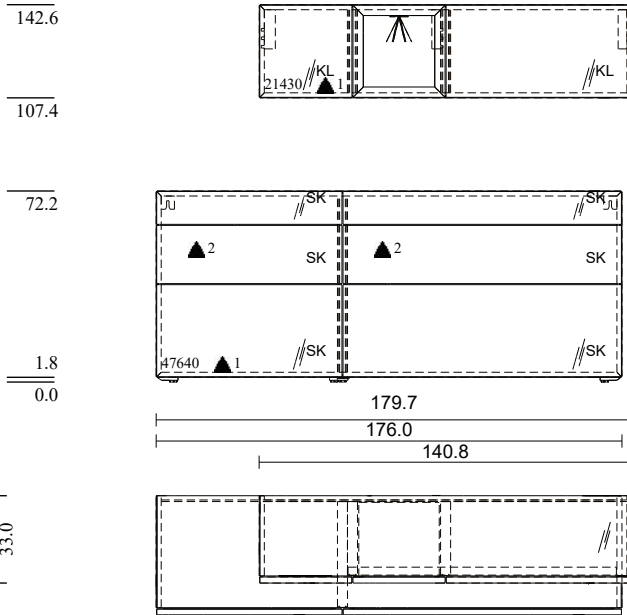

▲ Special version

1 Handle colour	stainless steel
2 Front	Oak natural

- *7941 Bel
- *230 S
- *2708 KL
- *2835 OF
- *2308 KL
- *2119 FF
- *4140 HB
- *2701 SK
- *2702 SK
- *417121 V
- *21001 SK
- *440 S
- *21002 SK

Rows

A

B

NEW3 [8t3l ko7p] 15.06.2024

Front	Unit carcass	Panel	Frame colour of open compartment	Interior carcass	Project number: 3681
High-gloss grey lacquer	High-gloss grey lacquer	High-gloss grey lacquer	Oak natural	Lacquer white	
Rim lacquering	Fabric front (sound)	Inside compartment	Colour of metal substructure	Cornice version	commission / client
pure white lacquered glass	fabric white	Oak natural	Anthracite structured lacquer	Pure-white lacquer	
Rear wall colour	Colour of top cover of ancillary unit	Handle	Headboard colour		Customer:
lacquer-grey	Pure-white lacquer	Push to Open			
Side panel	Colour of shelf		Bed surround colour		
Pure-white lacquer	Pure-white lacquer				Page 3 / 5