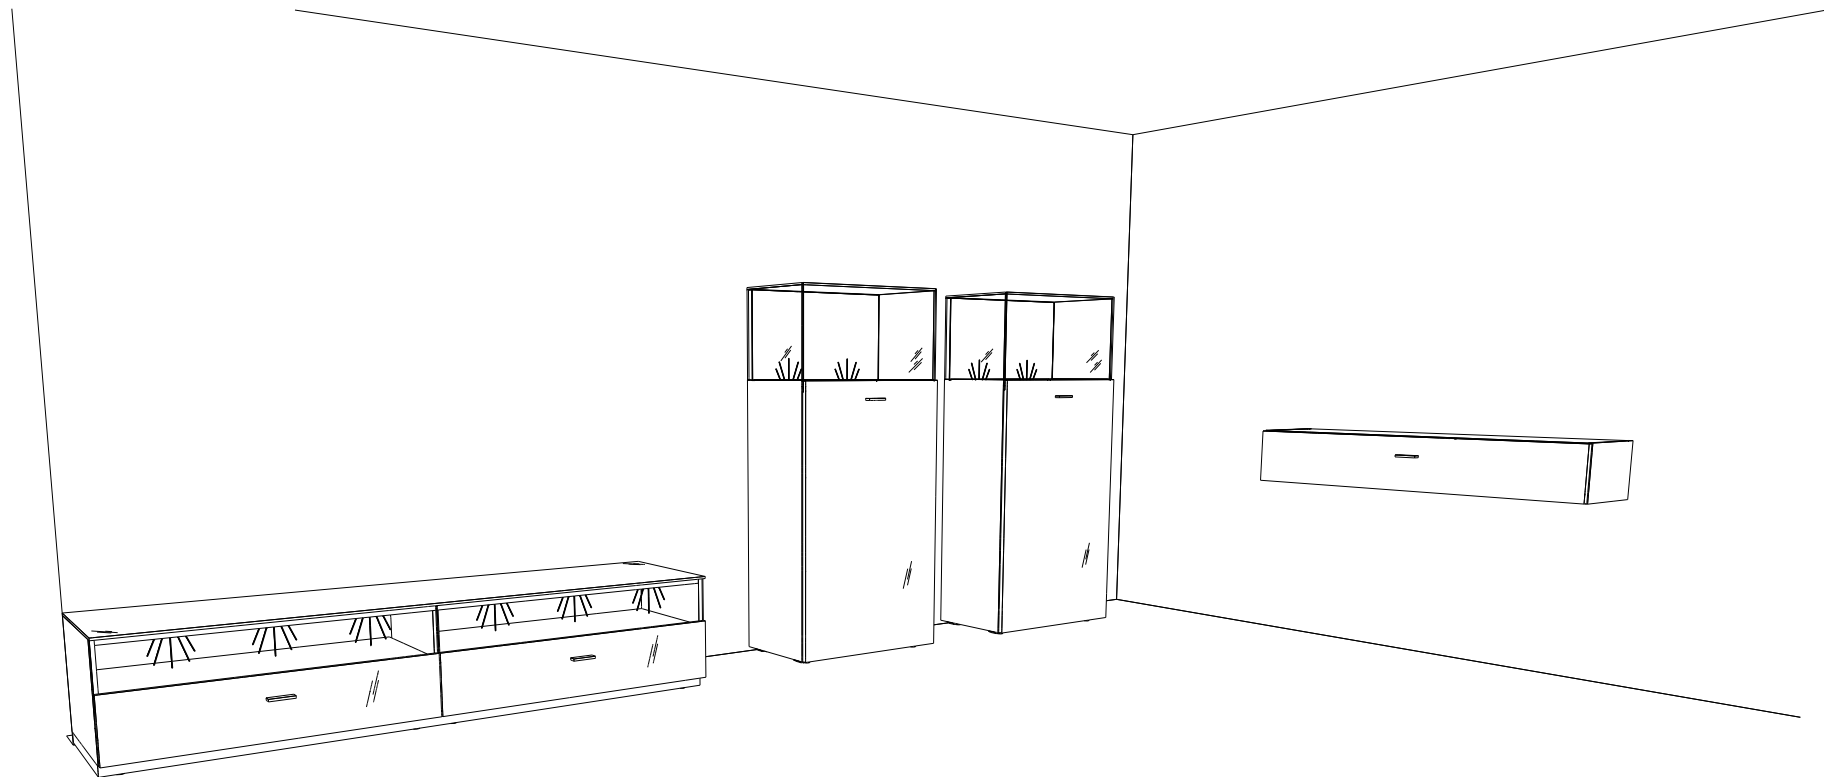

A

B

C

D

N143 [b4h4 ikrq] 14.08.2022

Front	Unit carcass			
High-gloss silk grey lacquer	Silk grey lacquer			
Accent Front	Cover board			
High-gloss silk grey lacquer	Rear-lacquered glass, silk grey			

Project number:	3204
commission / client	
Customer:	