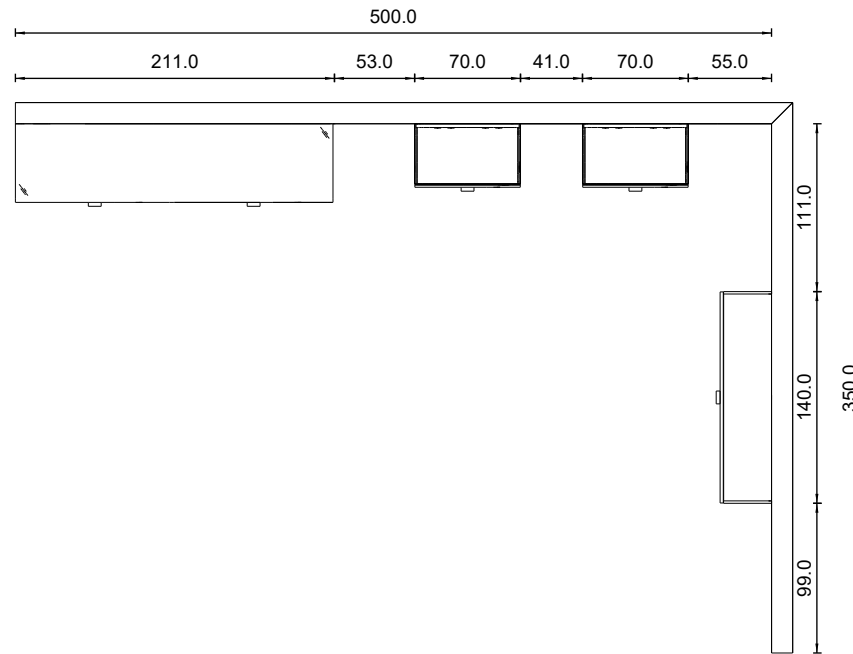

[b4h4 ikrq] M: 1/50 14.08.2022

Short description **now 14 Showroom**

Customer:

Project number: **3204**