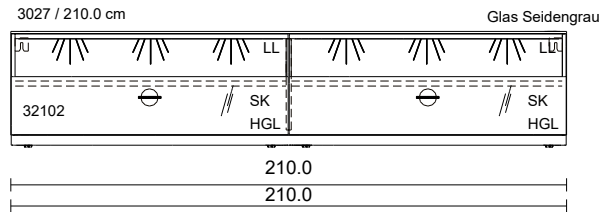

now 14 Showroom

Date: 14.8.2022

Pos.	Code	Description	H / W / D	Q.ty	Unit price	Tot.price
<b>now! by hülsta now! No.14</b>						
Front: High-gloss silk grey lacquer						
Unit carcass: Silk grey lacquer						
Accent Front: High-gloss silk grey lacquer						
Accent Unit carcass / Wall shelf: Lacquer white						
Cover board: Rear-lacquered glass, silk grey						
1	32102	Lowboard 2 drawers with wooden/glass front	38.4 / 210.0 / 52.0	1	1.079,00	1.079,00
2	3027	Glass cover shelf for TV unit	0.8 / 210.0 / 52.0	1	259,00	259,00
3	3216	Plinths	- / 210.0 / -	1	124,00	124,00
4	3105	LED light strip		1	124,00	124,00
5	3105	LED light strip		1	124,00	124,00
6	38821	Assembly unit 1 door and glass bonnet Accent Unit carcass / Wall shelf: Silk grey lacquer	153.6 / 70.0 / 42.0	1	959,00	959,00
7	30070	Glass shelf with LED lamps		1	216,00	216,00
8	38822	Assembly unit 1 door and glass bonnet Accent Unit carcass / Wall shelf: Silk grey lacquer	153.6 / 70.0 / 42.0	1	959,00	959,00
9	30070	Glass shelf with LED lamps		1	216,00	216,00
10	3142	Wall assembly unit 1 flap Front: Core walnut	22.4 / 140.0 / 34.0	1	444,00	444,00
Total:					EUR	4.504,00

[b4h4 ikrq] 14.08.2022

Short description **now 14 Showroom**

Customer:

Project number: **3204**

RH 240.0

8R 155.4

4.5R 94.6

79.7  
72.2

42.9  
41.3

4.8

0.0

52.0  
42.0  
34.0

2\*3105 Lichtl.  
1\*3216 Socket

1\*30070 Lichtl.

1\*30070 Lichtl.

Rows