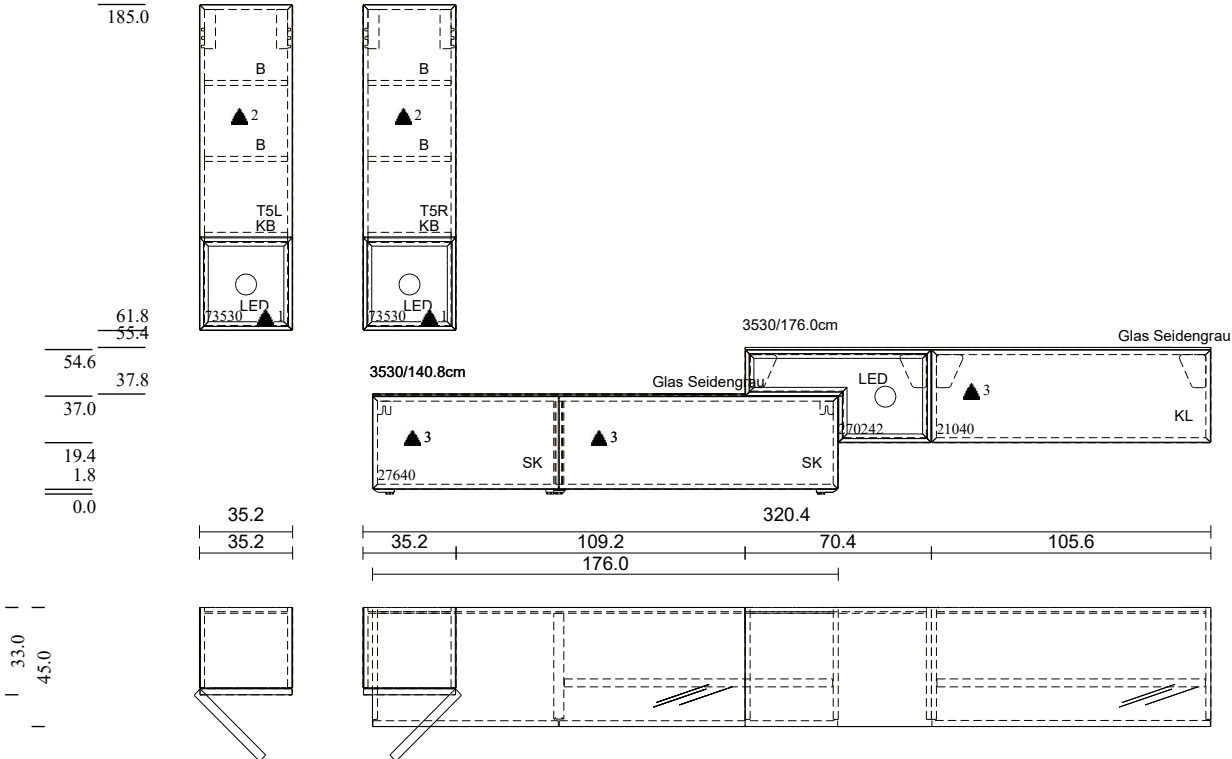

[ghyq g2ys] 15.06.2024

Short description **Tetrim Showroom**

Customer:

Project number: **3679**

▲ Special version

1 Unit carcass	Core walnut
2 Front	Core walnut
Handle colour	without indication
3 Handle colour	without indication

- 2\*133 B
- 1\*50312 T
- 1\*63300 B
- 1\*7954 LED
- 1\*26001 OF
- 1\*4352 HB
- 1\*2702 SK
- 1\*21002 S
- 1\*2174111 V
- 1\*7955 LED
- 1\*2119 FF
- 1\*21008 KL
- 1\*4105 HB

Rows	A	B	C	D	E	F	TEW2 [ghyq g2ys] 15.06.2024
Front	Unit carcass						Project number: 3679
Silk grey lacquer	Silk grey lacquer						commission / client
Frame (open compartment)	Unit rear wall						Customer:
bronze coloured	Silk grey lacquer						
Top cover surface	Shelf						
Rear-lacquered glass, silk grey	Silk grey lacquer						
Handle	Handle colour						
Push to Open							