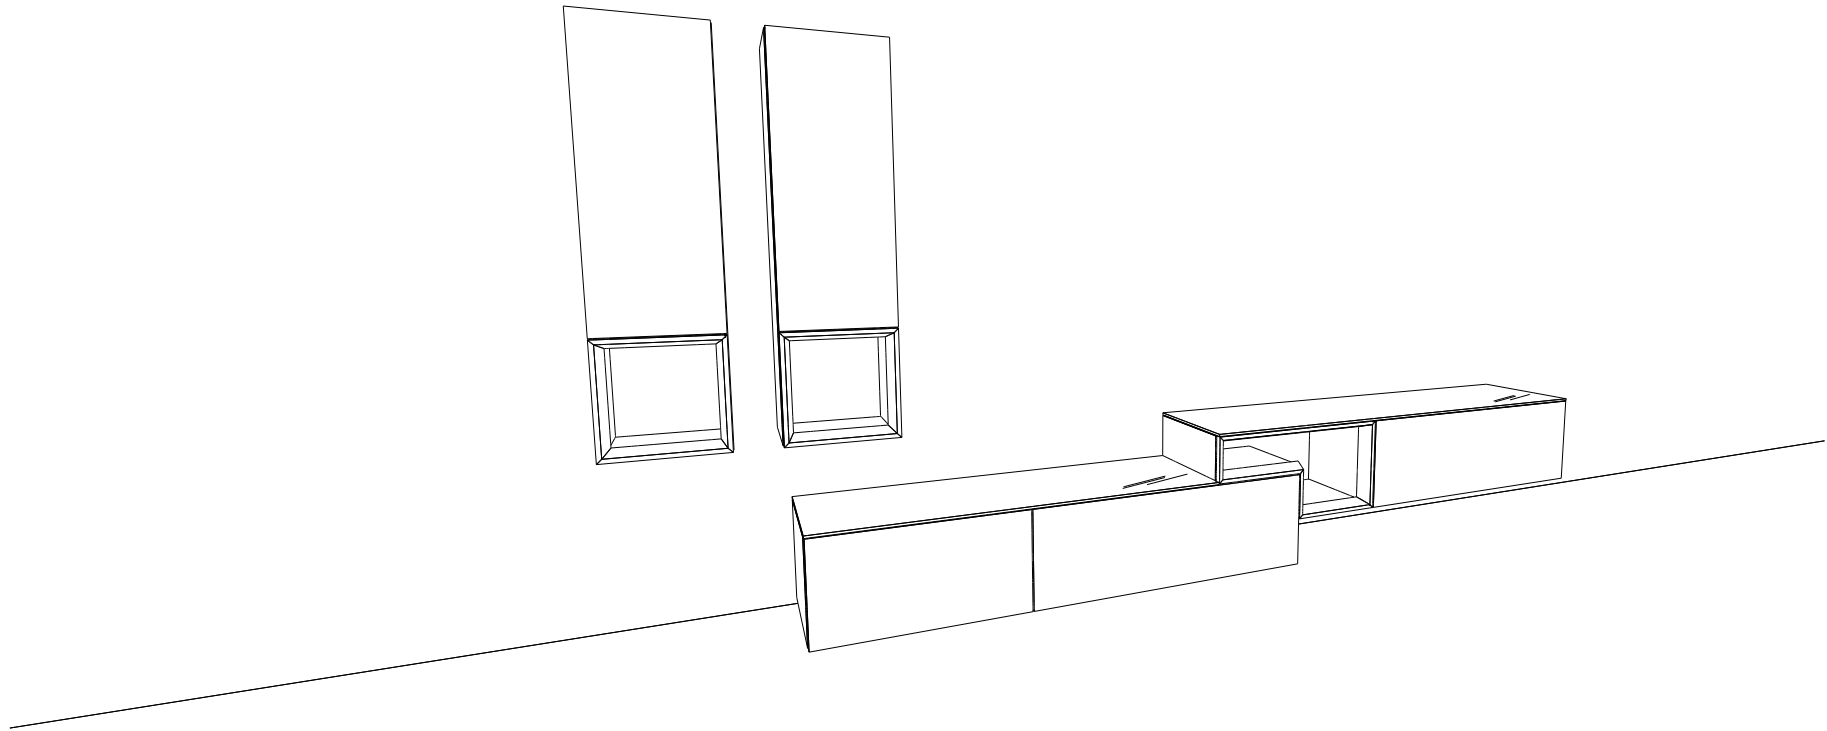

[ghyq g2ys] 15.06.2024

Short description **Tetrim Showroom**

Customer:

Project number: **3679**

▲ Special version

1 Unit carcass	Core walnut
2 Front	Core walnut
Handle colour	without indication
3 Handle colour	without indication

- 2\*133 B
- 1\*50312 T
- 1\*63300 B
- 1\*7954 LED
- 1\*26001 OF
- 1\*4352 HB
- 1\*2702 SK
- 1\*21002 S
- 1\*2174111 V
- 1\*7955 LED
- 1\*2119 FF
- 1\*21008 KL
- 1\*4105 HB

Rows	A	B	C	D	E	F	TEW2 [ghyq g2ys] 15.06.2024
Front	Unit carcass						Project number: 3679
Silk grey lacquer	Silk grey lacquer						commission / client
Frame (open compartment)	Unit rear wall						Customer:
bronze coloured	Silk grey lacquer						
Top cover surface	Shelf						
Rear-lacquered glass, silk grey	Silk grey lacquer						
Handle	Handle colour						
Push to Open							