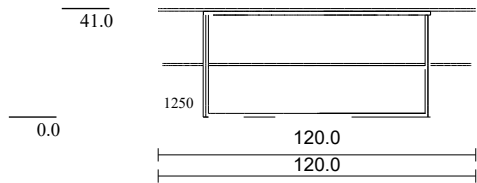

Pärnu mnt 160 Tallinn tel +372 6661135 info@now.ee

CT 250

Date: 7.10.2024

Pos.	Code	Description	H / W / D	Q.ty	Unit price	Tot.price
		hülsta CT 250				
		Top shelf: tinted glass				
		lower plate: tinted glass				
		Substructure: chrome glossy				
1	1250	Coffee table CT 250	41.0 / 120.0 / 120.0	1	2.622,00	2.622,00
Total:					EUR	2.622,00

[lxwv nh2m] 07.10.2024

Short description CT 250

Customer:

Project number: **3718**

RH 240.0

Rows	A	C250 [lxwv nh2m] 07.10.2024		
Top shelf tinted glass	lower plate tinted glass			Project number: 3718
Substructure chrome glossy				commission / client
				Customer:
				Page 3 / 5