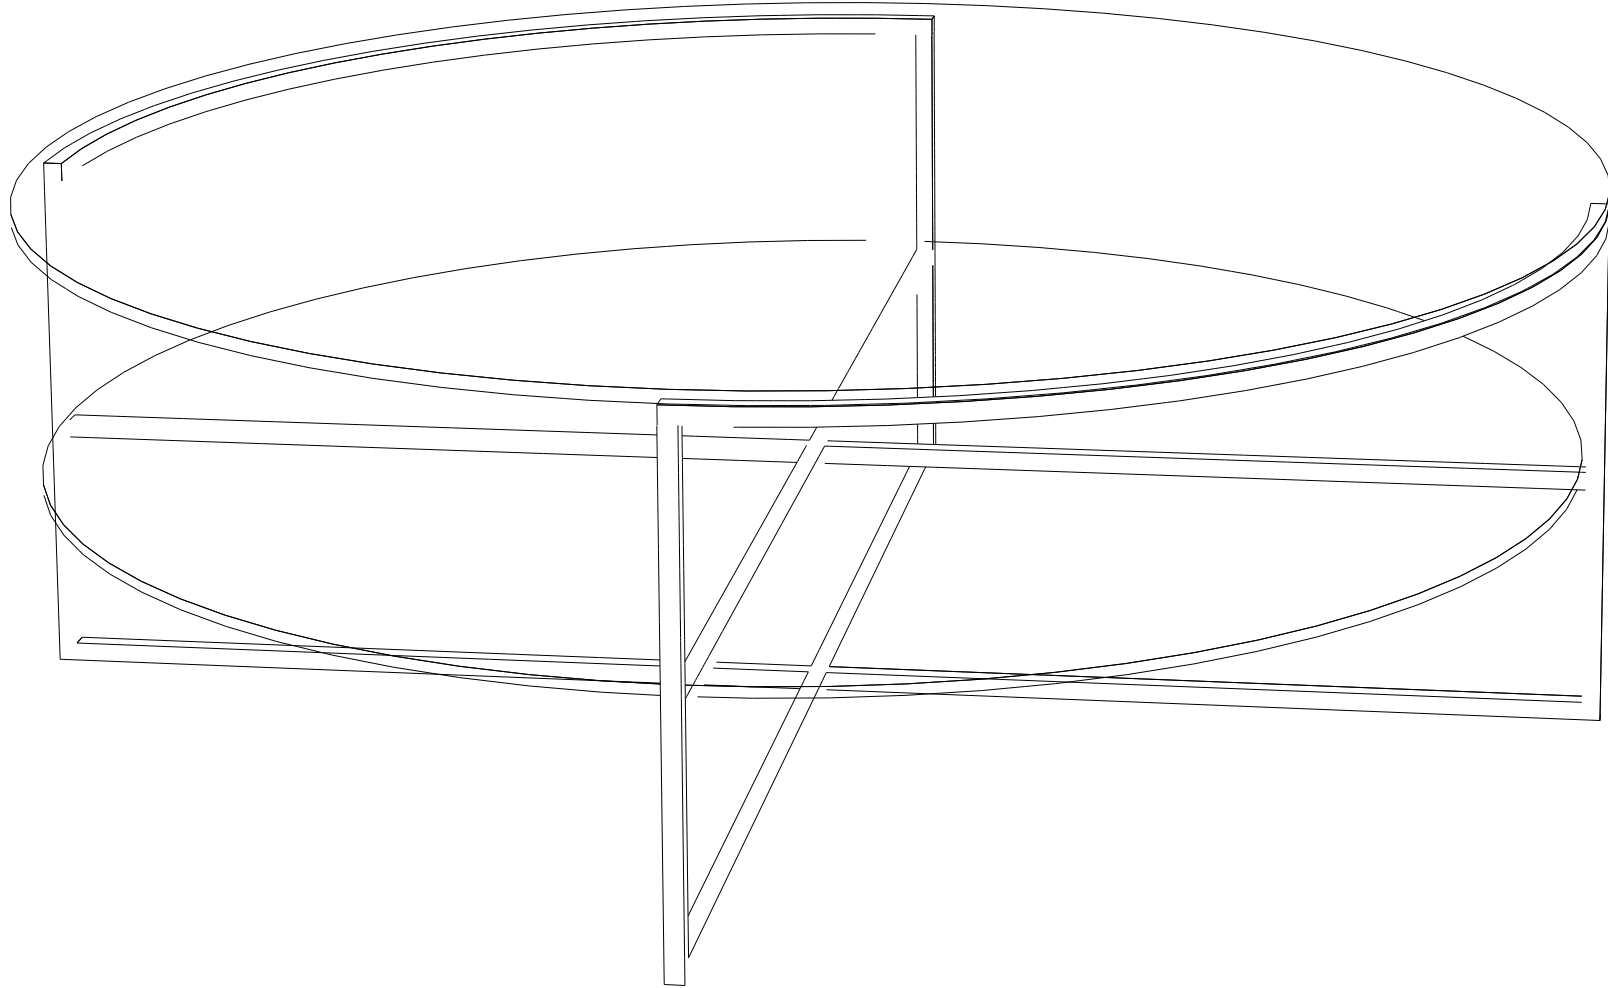

[lxwv nh2m] 07.10.2024

Short description CT 250

Customer:

Project number: **3718**

RH 240.0

Rows	A	C250 [lxwv nh2m] 07.10.2024		
Top shelf tinted glass	lower plate tinted glass			Project number: 3718
Substructure chrome glossy				commission / client
				Customer:
				Page 3 / 5