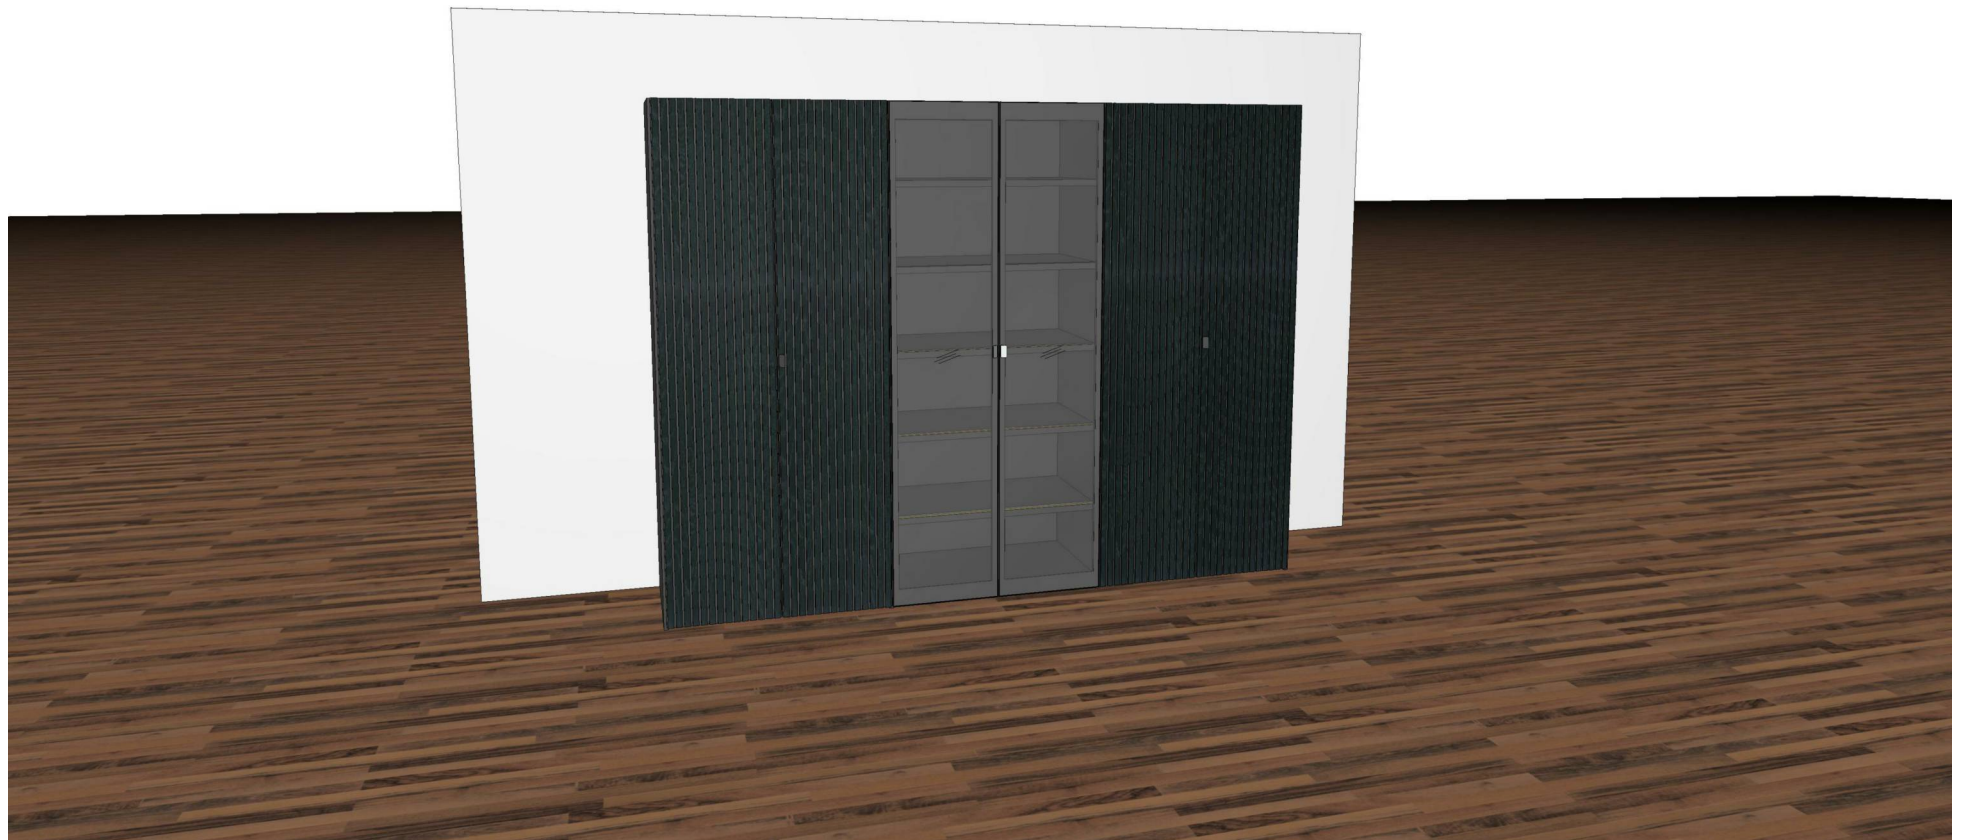

[7ayr bi8w] 07.10.2024

Short description **Garderoob**

Customer:

Project number: **3737**

▲ Special version

1 Front

Rear-lacquered glass, anthracite

Handle colour chrome matt