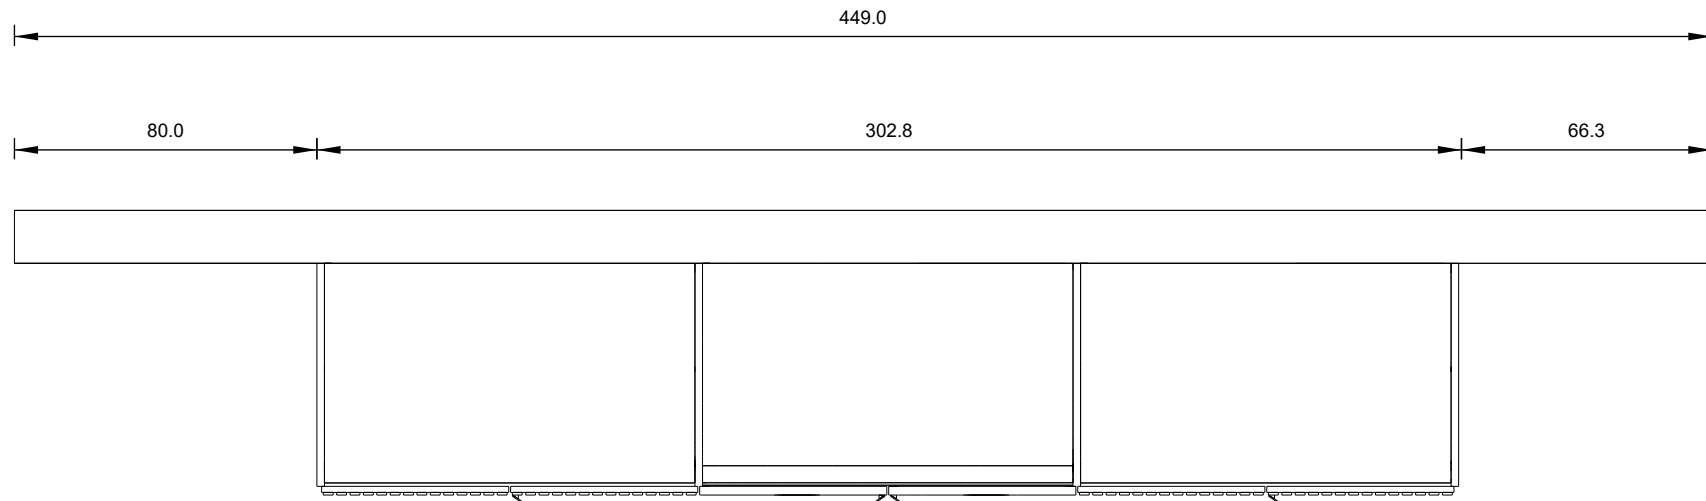

MUF4 [7ayr bi8w] 07.10.2024

Project number:	3737
commission / client	
Customer:	

[7ayr bi8w] 07.10.2024

Short description **Garderoob**

Customer:

Project number: **3737**

[7ayr bi8w] M: 1/20 07.10.2024

Short description **Garderoob**