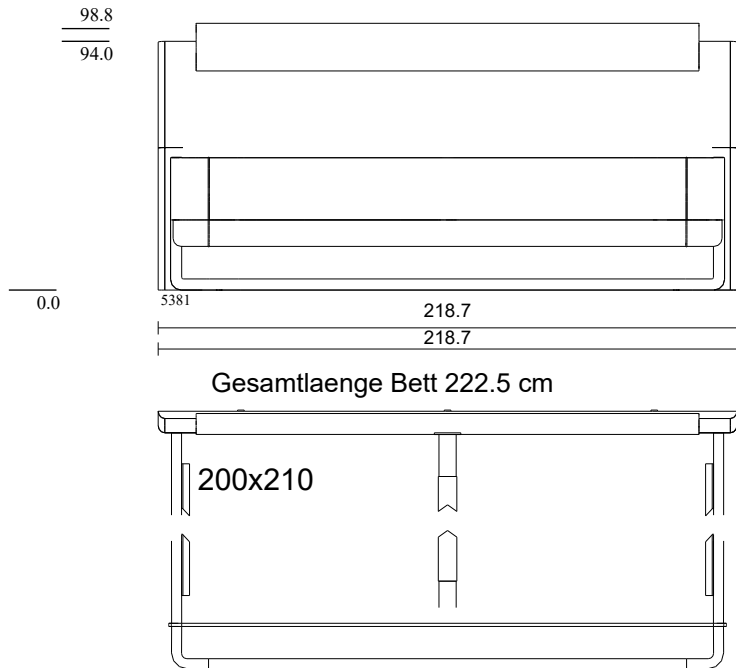

Voodi 200x210

Date: 8.10.2024

Pos.	Code	Description	H / W / D	Q.ty	Unit price	Tot.price
		<b>hülsta Multi-Bed</b>				
		Headboard: Core walnut				
		top edge of bed: Core walnut				
		Attachment for headboard: S452 Art. leather w.dark brown structure				
		Leg variants: skid high-gloss chrome height 2				
		Bed base: Anthracite lacquer				
		lower bed surround: Oak anthracite				
1	5381	Bed with wooden headboard B and headboard upholstery 1	94.0 / 200.0 / 210.0	1	3.796,00	3.796,00
2	3020	Surcharge for arched support		1	466,00	466,00
3	3010	Bed in sleep surface height 2		1		
		Total:			EUR	4.262,00

[x1qi dupa] 08.10.2024

Short description **Voodi 200x210**

Customer:

Project number: **3779**

№3010 Hoche 2  
 №3020 Kufe

Rows

A

MUB2 [x1qi dupa] 08.10.2024

[x1qi dupa] 08.10.2024

Short description **Voodi 200x210**

Customer:

Project number: **3779**

[x1qi dupa] M: 1/20 08.10.2024

Short description **Voodi 200x210**

Customer:

Project number: **3779**