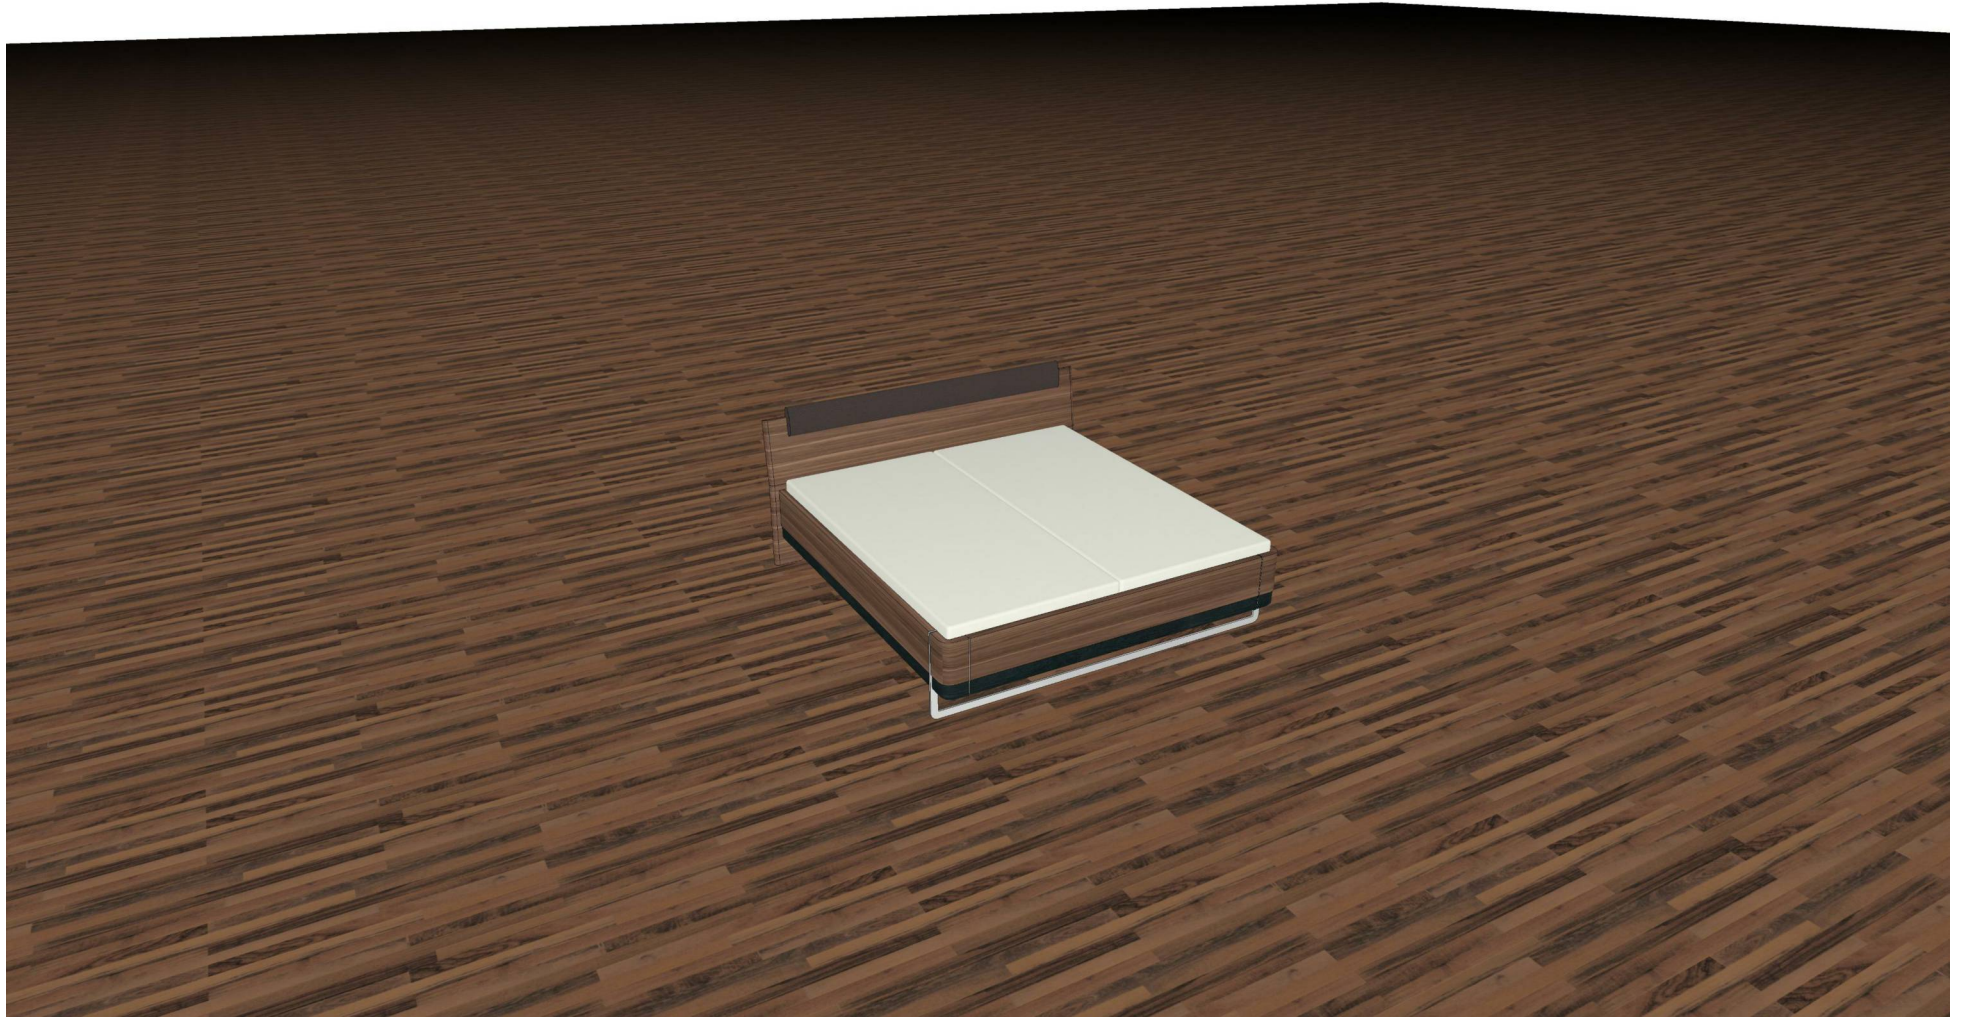

Voodi 200x210

Date: 8.10.2024

Pos.	Code	Description	H / W / D	Q.ty	Unit price	Tot.price
		<b>hülsta Multi-Bed</b>				
		Headboard: Core walnut				
		top edge of bed: Core walnut				
		Attachment for headboard: S452 Art. leather w.dark brown structure				
		Leg variants: skid high-gloss chrome height 2				
		Bed base: Anthracite lacquer				
		lower bed surround: Oak anthracite				
1	5381	Bed with wooden headboard B and headboard upholstery 1	94.0 / 200.0 / 210.0	1	3.796,00	3.796,00
2	3020	Surcharge for arched support		1	466,00	466,00
3	3010	Bed in sleep surface height 2		1		
		Total:			EUR	4.262,00

[x1qi dupa] 08.10.2024

Short description **Voodi 200x210**

Customer:

Project number: **3779**

№3010 Hoche 2  
 №3020 Kufe

Rows

A

MUB2 [x1qi dupa] 08.10.2024

Headboard	top edge of bed				Project number:	3779
Core walnut	Core walnut				commission / client	
Attachment for headboard	Leg variants				Customer:	
S452 Art. leather w.dark brown structure	skid high-gloss chrome height 2					
Bed base	lower bed surround					
Anthracite lacquer	Oak anthracite					