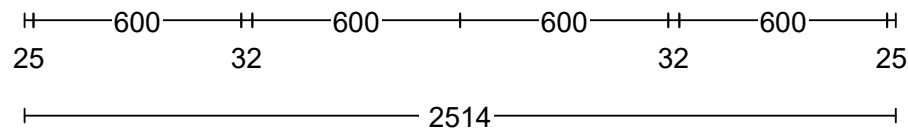

Klient
Näidisköök
Eesti

Pakkumine nr MP2024037

Kuupäev: 13.02.2024
Pakkumine kehtib: 29.03.2024
Maksetähtaeg: 7 päeva

Makse saaja:

Sisustusstudio now oü

AS LHV PANK: EE607700771002497416

Pakkumine kokku: 30176.48

Kirjeldus	Kogus	Hind	Ah %	Summa	KM	Kokku (EUR)
PRONORM salongi valge kööginööbel Y-PLM 127 Uste viimistlus: High-quality multi-layer matt lacquer 127 arctic white Saare mõõdud: 3050 mm x 1096 mm h= 900 mm Püstakappide mõõt: 2514 x 600 h= 2323 mm	1	15109.83		15109.83	3324.16	18433.99
BOSCH art. HGB876EC6S ahi	1	703.41		703.41	154.75	858.16
BOSCH art. CTL836EC6 kohvimasin	1	1159.00		1159.00	254.98	1413.98
BOSCH art. BIC830NC0 soojendussahtel	1	380.11		380.11	83.62	463.73
BOSCH art. KIL82AF30 integreeritav külmik , sügavkülmaosa üleval	1	604.96		604.96	133.09	738.05
BOSCH art. SMA67MD06E integreeritav nõudepesumasin 60 cm	1	705.17		705.17	155.14	860.31
Bora PURE Puru recirculation + art. PUEDO Oranz	1	2374.00		2374.00	522.28	2896.28
Blanco valamu Andano 500-U + pop-up ventiil	1	429.50		429.50	94.49	523.99
Blanco segisti Culina-S käsidušiga	1	815.57		815.57	179.43	995.00
Tööpind Dekton Sirius 20 mm, valamu ava allakinnitatud, pliidiplaat pealeasetatud, segisti ava, pop-up nupu ava	1	2453.27		2453.27	539.72	2992.99
Pakkumine nr MP2024037				24734.82	5441.66	30176.48
sh. Käibemaks 22%				24734.82	5441.66	30176.48

Sisustusstudio now oü

Reg nr: 14166715
KMKR nr: EE101954482
Address: Pärnu mnt. 160
11317 Tallinn Harju
Eesti

AS LHV PANK: EE607700771002497416, SWIFT:
LHVBEE22